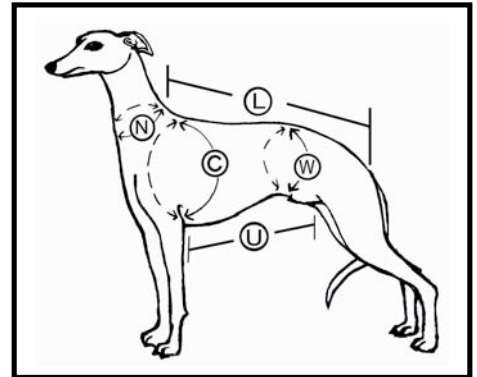

1. Specific measurements - Measure with Tape measure while dog is standing up
  - (L) Length - Measure from base of the neck to the base of tail along the back/spine.
  - (C) Chest - Measure circumference at deepest/widest (usually right behind front legs).
  - (N) Neck - Measure the circumference at base of the neck
  - (W) Waist - Measure the circumference (skinniest part of body right before back legs)
  - (U) Underbelly - Measure the length along the underbelly (start behind front legs and end in front of back legs)
2. Weight
3. Sex : Male or Female
4. Tail (docked, normally up or down when walking) \*\*
5. Picture of your dog preferably side profile (jpeg format) \*\*\*

1. L= Length of paw (from heel to front toes)
2. W= Width of paw (from side to side at widest part of paw)
3. T= Thickness of paw (take circumference at widest part of paw)
4. H= Height of leg (from floor to body)