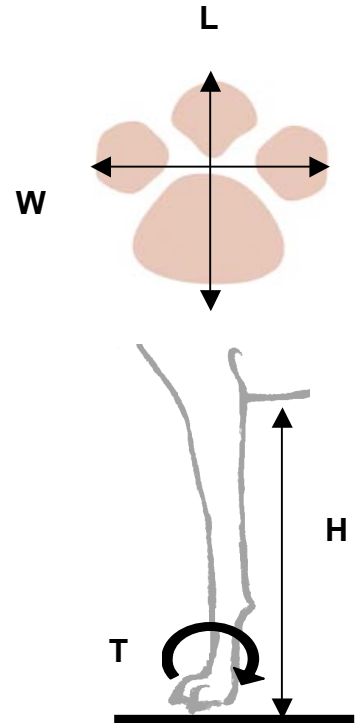

1. Specific measurements - Measure with Tape measure while dog is standing up
  - (L) Length - Measure from base of the neck to the base of tail along the back/spine.
  - (C) Chest - Measure circumference at deepest/widest (usually right behind front legs).
  - (N) Neck - Measure the circumference at base of the neck
  - (W) Waist - Measure the circumference (skinniest part of body right before back legs)
  - (U) Underbelly - Measure the length along the underbelly (start behind front legs and end in front of back legs)
2. Weight
3. Sex : Male or Female
4. Tail (docked, normally up or down when walking) \*\*
5. Picture of your dog preferably side profile (jpeg format) \*\*\*

\*\*\*Side Profile Pictures – please submit proper side profile pictures of your dog while standing up. Images of other positions will not be accepted and will cause a delay in your custom order. Please refer to the following 2 examples of the ideal side profile pictures that we need in order to make a custom coat for your dog that will provide an optimal fit.

1. L= Length of paw (from heel to front toes)
2. W= Width of paw (from side to side at widest part of paw)
3. T= Thickness of paw (take circumference at widest part of paw)
4. H= Height of leg (from floor to body)